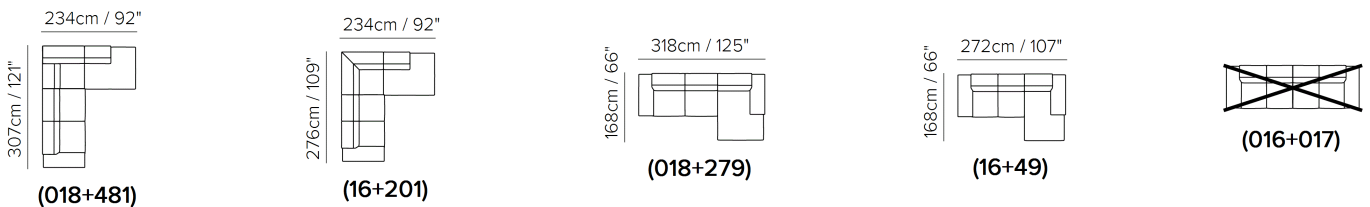

■ vers. 009

■ vers. 016 + 049

■ vers. 018 + 481

SCHEMATICS

COMPOSITION EXAMPLES

TECHNICAL INFORMATION

	COVERING	Leather <input checked="" type="checkbox"/>	Soft Cover <input checked="" type="checkbox"/>			
	LEGS	Wood <input type="checkbox"/>	Metal <input checked="" type="checkbox"/>	Plastic <input type="checkbox"/>	Castors <input type="checkbox"/>	Upholstered <input type="checkbox"/>
	FILLING	Arms <input type="checkbox"/> Fiber <input checked="" type="checkbox"/> Foam <input type="checkbox"/> Feather/Fiber Mix <input type="checkbox"/> Feather	Seat cushion <input type="checkbox"/> Fiber <input checked="" type="checkbox"/> Foam <input type="checkbox"/> Feather/Fiber Mix <input type="checkbox"/> Feather	Back cushion <input type="checkbox"/> Fiber <input checked="" type="checkbox"/> Foam <input type="checkbox"/> Feather/Fiber Mix <input type="checkbox"/> Feather		
	COMFORT	Standard Comfort <input checked="" type="checkbox"/>	Firm Comfort <input type="checkbox"/>			
	FUNCTION	Bed <input type="checkbox"/>	Electric motion <input type="checkbox"/>	Motion <input type="checkbox"/>	Recliner <input type="checkbox"/>	Sliding <input type="checkbox"/>
	OPTIONS	Contrast Stitching <input type="checkbox"/>	Removable <input type="checkbox"/>	Nails <input type="checkbox"/>		

NOTES

- In leather cat. 10 model is available only with article San Marco.
- Adjustable headrest on all versions except the corners.
- Tight Seat Cushion (the seat cushions of the models are fixed to the frame)
- Tight Back Cushion (the back cushions of the models are fixed to the frame)
- With Leather Side (the sectional pieces come with leather sides)
- Wood Frame
- Without Feet Assembled (the feet will be in a bag inside the package)
- Plastic Wrap (the model will be wrapped in a plastic bag)
- Feet available in metal finishing 77 (Glossy Chromed)
- Feet height 12,0 cm