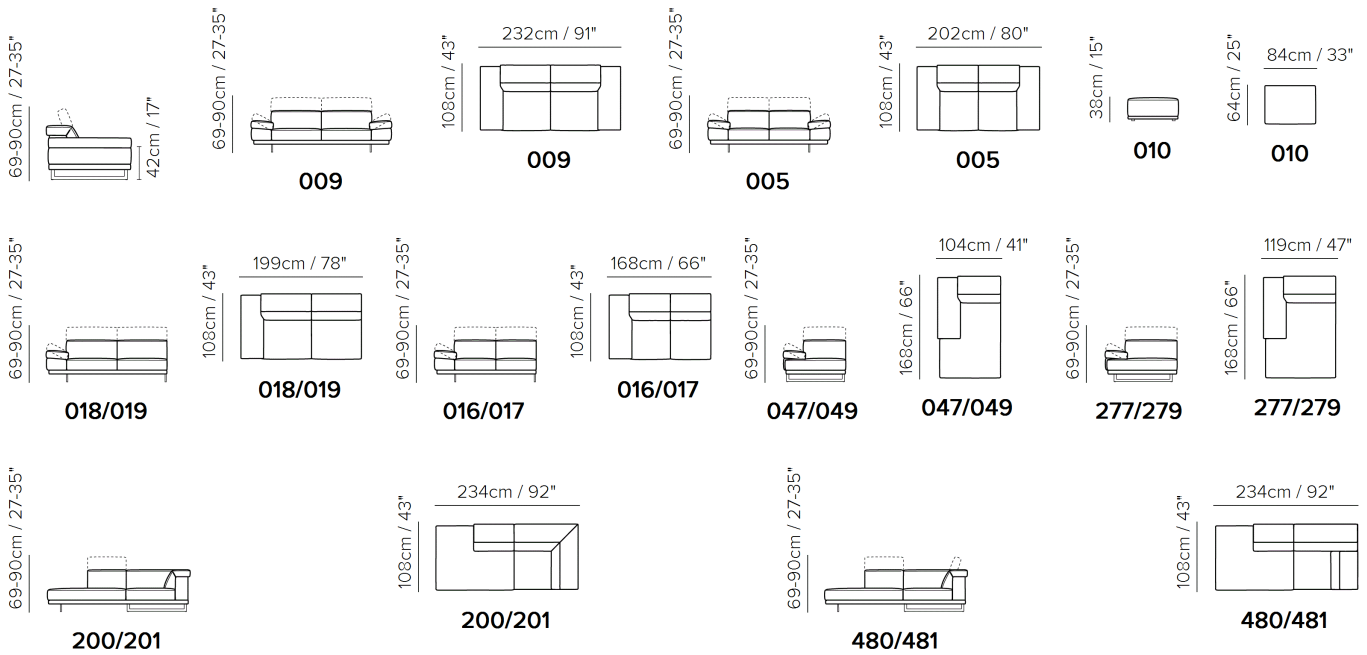

■ vers. 009

■ vers. 016 + 049

■ vers. 018 + 481

SCHEMATICS

COMPOSITION EXAMPLES

TECHNICAL INFORMATION

	COVERING	Leather <input checked="" type="checkbox"/>	Soft Cover <input checked="" type="checkbox"/>			
	LEGS	Wood <input type="checkbox"/>	Metal <input checked="" type="checkbox"/>	Plastic <input type="checkbox"/>	Castors <input type="checkbox"/>	Upholstered <input type="checkbox"/>
	FILLING	Arms <input type="checkbox"/> Fiber <input checked="" type="checkbox"/> Foam <input type="checkbox"/> Feather/Fiber Mix <input type="checkbox"/> Feather	Seat cushion <input type="checkbox"/> Fiber <input checked="" type="checkbox"/> Foam <input type="checkbox"/> Feather/Fiber Mix <input type="checkbox"/> Feather	Back cushion <input type="checkbox"/> Fiber <input checked="" type="checkbox"/> Foam <input type="checkbox"/> Feather/Fiber Mix <input type="checkbox"/> Feather		
	COMFORT	Standard Comfort <input checked="" type="checkbox"/>	Firm Comfort <input type="checkbox"/>			
	FUNCTION	Bed <input type="checkbox"/>	Electric motion <input type="checkbox"/>	Motion <input type="checkbox"/>	Recliner <input type="checkbox"/>	Sliding <input type="checkbox"/>
	OPTIONS	Contrast Stitching <input type="checkbox"/>	Removable <input type="checkbox"/>	Nails <input type="checkbox"/>		

NOTES

- In leather cat. 10 model is available only with article San Marco.
- Adjustable headrest on all versions except the corners.
- Tight Seat Cushion (the seat cushions of the models are fixed to the frame)
- Tight Back Cushion (the back cushions of the models are fixed to the frame)
- With Leather Side (the sectional pieces come with leather sides)
- Wood Frame
- Without Feet Assembled (the feet will be in a bag inside the package)
- Plastic Wrap (the model will be wrapped in a plastic bag)
- Feet available in metal finishing 77 (Glossy Chromed)
- Feet height 12,0 cm