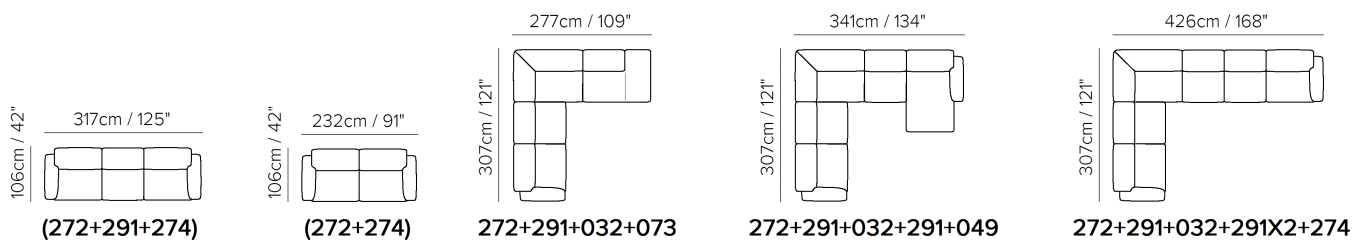

COMPOSITION EXAMPLES