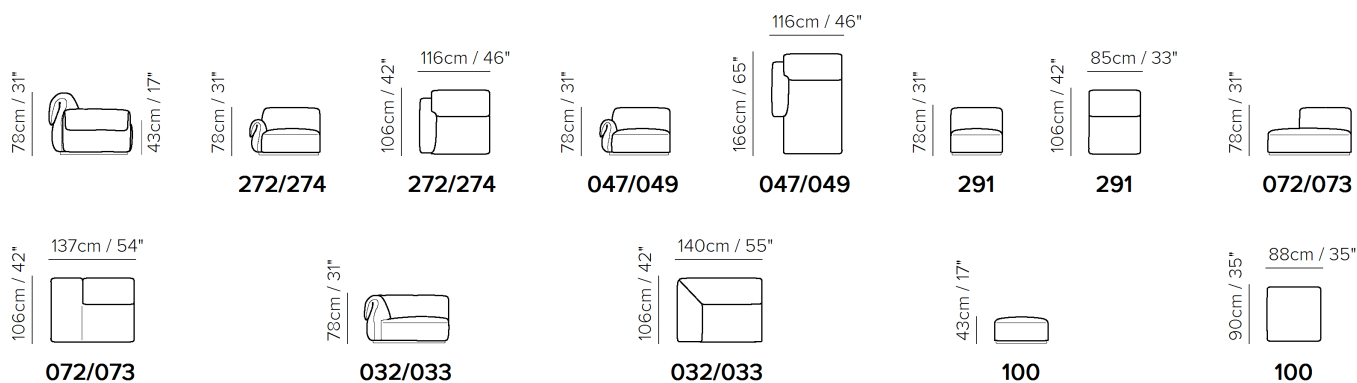

SCHEMATICS