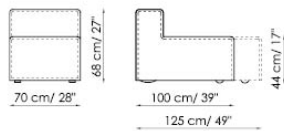

Centrale 70x100/125 mobile
Center section moveable