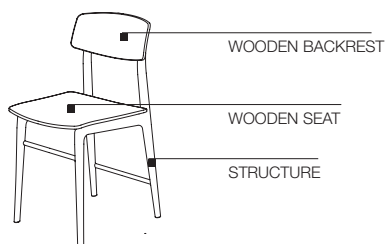

FINISHES

CHAIRS AND STOOLS WOODEN PARTS FINISHES

ash wood in natural colour - ash wood stained black

ARMCHAIR WOODEN PARTS FINISHES

ash wood stained black

BONDED HIDE LEATHER FINISHES

ivory - black - dark brown - natural - mud green - dove grey

TECHNICAL INFORMATION

STRUCTURE

In stained solid Ash (*Fraxinus excelsior*) wood. Changeable feet tips in a kit (plastic or felt).

SEAT (CHAIR AND STOOL) AND BACKREST (SEAT) WOODEN VERSION

Beech (*Fagus sylvatica*) plywood with Ash (*Fraxinus excelsior*) veneer, joined in slats.

SEAT (CHAIR, ARMCHAIR AND STOOL) AND BACKREST (CHAIR AND ARMCHAIR) HIDE LEATHER VERSION

Beech (*Fagus sylvatica*) plywood, covered in bonded hide leather.

FOOTREST (STOOL)

Curved, painted steel.

NON-REMOVABLE BONDED HIDE LEATHER COVER.

Molteni & C

2—

3

CHAIR