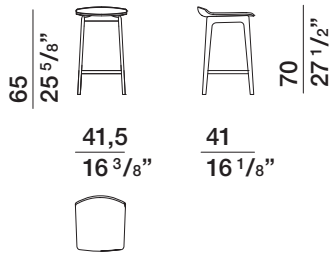

stool all wood

WSG1

**footrest ring in steel,
with pewter colour
paint finish**