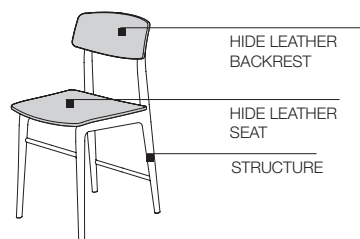

FINISHES

CHAIRS AND STOOLS WOODEN PARTS FINISHES

ash wood in natural colour - ash wood stained black

ARMCHAIR WOODEN PARTS FINISHES

ash wood stained black

BONDED HIDE LEATHER FINISHES

ivory - black - dark brown - natural - mud green - dove grey

TECHNICAL INFORMATION

STRUCTURE

In stained solid Ash (*Fraxinus excelsior*) wood. Changeable feet tips in a kit (plastic or felt).

SEAT (CHAIR AND STOOL) AND BACKREST (SEAT) WOODEN VERSION

Beech (*Fagus sylvatica*) plywood with Ash (*Fraxinus excelsior*) veneer, joined in slats.

SEAT (CHAIR, ARMCHAIR AND STOOL) AND BACKREST (CHAIR AND ARMCHAIR) HIDE LEATHER VERSION

Beech (*Fagus sylvatica*) plywood, covered in bonded hide leather.

FOOTREST (STOOL)

Curved, painted steel.

NON-REMOVABLE BONDED HIDE LEATHER COVER.

Molteni & C

2—

3

CHAIR