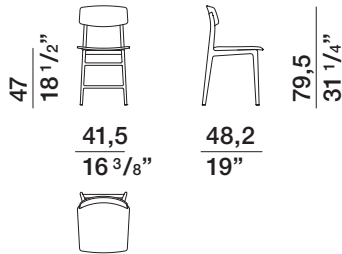

## DATASHEET

REGISTERED  
DESIGN

IX.2019

**DIMENSIONS**

**chair all wood**

**WSE1**

**chair seat and backrest in bonded hide leather**

**WSE2**