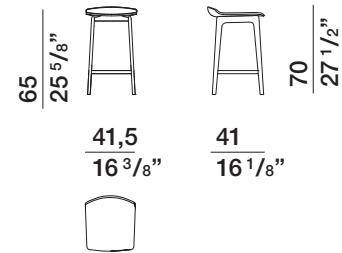

stool seat in bonded hide leather

WSG2

**footrest ring in steel,
with pewter colour
paint finish**