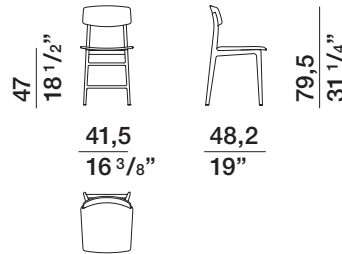

## DATASHEET

REGISTERED  
DESIGN

IX.2019

**DIMENSIONS**

**chair all wood**

**WSE1**

**chair seat and backrest in bonded hide leather**

**WSE2**