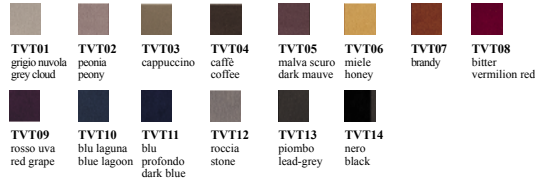

VELLUTO TECNICO | TECHNICAL VELVET | VELOURS TECHNIQUE | TECHNISCHER SAMT | TERCIPELO TÉCNICO | ТЕХНИЧЕСКИЙ ТЕХНИЧЕСКИЙ БАРХАТ