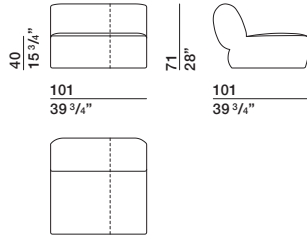

### DATASHEET

REGISTERED  
DESIGN

I.2020

[moltenigroup.com](http://moltenigroup.com)

Dimensions in centimeters and inches. The right to discontinue and make changes is reserved. This information is based on the latest product information available at the time of printing.

## DATASHEET

REGISTERED  
DESIGN

I.2020

**DIMENSIONS**

**central element**

**CE10**

**end element**

**TE15 dx-sx**

**chaise longue**

**CL14 dx-sx**

**island**

**IS20 dx-sx**

**corner element**

**AN20 dx-sx**

**small table**

**STA1**