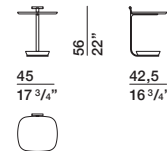

### DATASHEET

REGISTERED  
DESIGN

I.2020

[moltenigroup.com](http://moltenigroup.com)

Dimensions in centimeters and inches. The right to discontinue and make changes is reserved. This information is based on the latest product information available at the time of printing.

## DATASHEET

REGISTERED  
DESIGN

I.2020

**DIMENSIONS**

**central element**

**CE10**

**end element**

**TE15 dx-sx**

**chaise longue**

**CL14 dx-sx**

**island**

**IS20 dx-sx**

**corner element**

**AN20 dx-sx**

**small table**

**STA1**