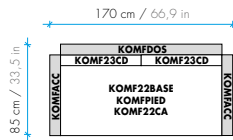

canapé 2 places
KOMF22HOUSSE [housse/cover/funda]