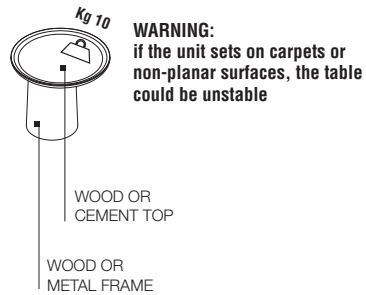

DATASHEET

REGISTERED
DESIGN

IX.2020

moltenigroup.com

Dimensions in centimeters and inches. The right to discontinue and make changes is reserved. This information is based on the latest product information available at the time of printing

2—
3

TECHNICAL INFORMATION

TABLE STRUCTURE (PAINTED METAL)

In curved steel sheet, with feet in felt.

TABLE STRUCTURE (WOOD)

Curved plywood with veneered wood surface and feet in felt.

WOOD TOP

Chipboard panel covered in wood veneer.

CEMENT TOP

Composite material in cement and organic fibres, moulded and mass-coloured.

DATASHEET

REGISTERED
DESIGN

IX.2020

DIMENSIONS

Notes

- ▶ The wood structure should be matched with the wood top.
- ▶ The pewter colour structure goes with the ash coloured cement top.
- ▶ The brick red coloured structure goes with the brick red coloured cement top.
- ▶ No reductions of any kinds or changes to finishes are available.