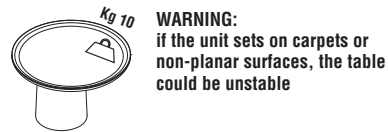

FINISHES

STRUCTURE FINISHES

eucalyptus
matt pewter colour
brick red

CEMENT TOP FINISHES

ash
brick red

WOODEN TOP FINISHES

eucalyptus

Molteni & C

2—
3

TECHNICAL INFORMATION

TABLE STRUCTURE (PAINTED METAL)

In curved steel sheet, with feet in felt.

TABLE STRUCTURE (WOOD)

Curved plywood with veneered wood surface and feet in felt.

WOOD TOP

Chipboard panel covered in wood veneer.

CEMENT TOP

Composite material in cement and organic fibres, moulded and mass-coloured.

DATASHEET

REGISTERED
DESIGN

IX.2020