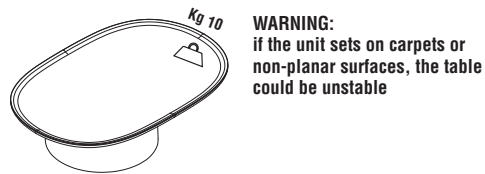

FINISHES

STRUCTURE FINISHES

eucalyptus
matt pewter colour
brick red

CEMENT TOP FINISHES

ash
brick red

WOODEN TOP FINISHES

eucalyptus

Molteni & C

2—
3

TECHNICAL INFORMATION

TABLE STRUCTURE (PAINTED METAL)

In curved steel sheet, with feet in felt.

TABLE STRUCTURE (WOOD)

Curved plywood with veneered wood surface and feet in felt.

WOOD TOP

Chipboard panel covered in wood veneer.

CEMENT TOP

Composite material in cement and organic fibres, moulded and mass-coloured.

DATASHEET

REGISTERED
DESIGN

IX.2020