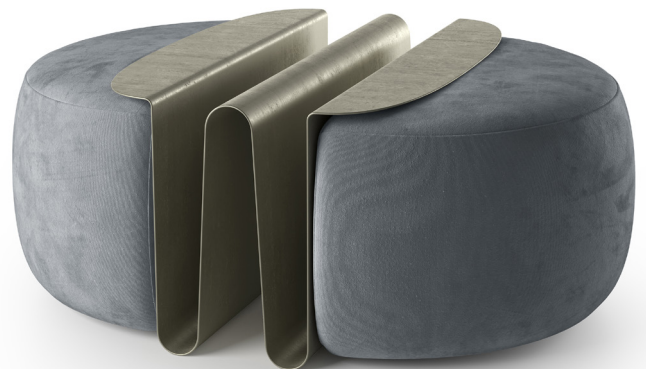

DRAFT IMAGES

■ T845001XNA

■ T845001XNA + CH21 (dining chairs)

■ T845003XNA

■ T845004XNA

■ T845006XNA (magazine rack) + 3201 (pouf vers. 643)

ALL PICTURES SHOWN ARE FOR ILLUSTRATIVE PURPOSE ONLY. ACTUAL PRODUCT MAY VARY DUE TO PRODUCT ENHANCEMENT.

## SCHEMATICS

### ELLIPTIC FIXED

110cm x 220cm H 75cm  
43,31" x 86,61" H 29,53"

### Redondo CENTRAL

100cm x 100cm H 44cm  
39,37" x 39,37" H 17,32"