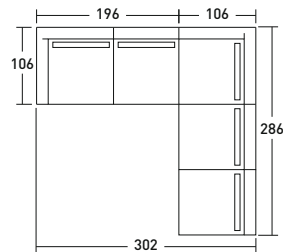

COMPOSITION B

GLOSSY BLACK NICKEL FEET

- 1 PIECE - **DDIB 213** TWO-SEATER UNIT WITH LEFT ARMREST
- 1 PIECE - **DDIB 303** THREE-SEATER UNIT WITH LEFT ARMREST
- 5 PIECES - **DDIA 090** SEAT CUSHION
- 5 PIECES - **DDIS 070** BACK CUSHION

MATT BURNISHED FEET

- 1 PIECE - **DDJB 213** TWO-SEATER UNIT WITH LEFT ARMREST
- 1 PIECE - **DDJB 303** THREE-SEATER UNIT WITH LEFT ARMREST
- 5 PIECES - **DDIA 090** SEAT CUSHION
- 5 PIECES - **DDIS 070** BACK CUSHION

COMPOSITION C