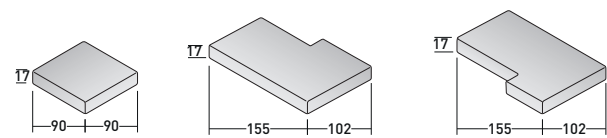

SEAT CUSHIONS

BACK CUSHION

DECORATIVE CUSHIONS WITH PIPING