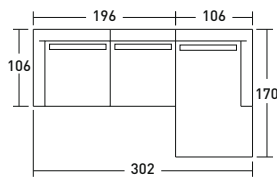

ICON SOFAS COMPOSITIONS

OUTER SIZES

SIZE IN CM.

COMPOSITION A

GLOSSY BLACK NICKEL FEET

- 1 PIECE - **DDIB 213** TWO-SEATER UNIT WITH LEFT ARMREST
- 2 PIECES - **DDIA 090** SEAT CUSHION
- 1 PIECE - **DDIL 102** CHAISE LONGUE UNIT RIGHT
- 1 PIECE - **DDIM 102** SEAT CUSHION CHAISE LONGUE
- 3 PIECES - **DDIS 070** BACK CUSHION