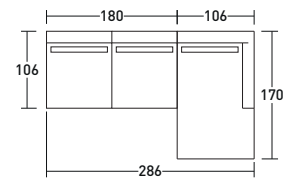

GLOSSY BLACK NICKEL FEET

- 1 PIECE - **DDIB 201** TWO-SEATER UNIT WITHOUT ARMRESTS
- 2 PIECES - **DDIA 090** SEAT CUSHION
- 1 PIECE - **DDIL 102** CHAISE LONGUE UNIT RIGHT
- 1 PIECE - **DDIM 102** SEAT CUSHION CHAISE LONGUE
- 3 PIECES - **DDIS 070** BACK CUSHION

MATT BURNISHED FEET

- 1 PIECE - **DDJB 201** TWO-SEATER UNIT WITHOUT ARMRESTS
- 2 PIECES - **DDIA 090** SEAT CUSHION
- 1 PIECE - **DDJL 102** CHAISE LONGUE UNIT RIGHT
- 1 PIECE - **DDIM 102** SEAT CUSHION CHAISE LONGUE
- 3 PIECES - **DDIS 070** BACK CUSHION

COMPOSITION D