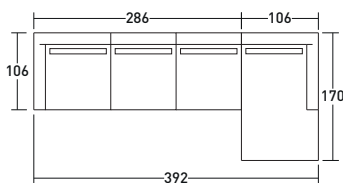

GLOSSY BLACK NICKEL FEET

- 1 PIECE - **DDIB 313** THREE-SEATER UNIT WITH LEFT ARMREST
- 3 PIECES - **DDIA 090** SEAT CUSHION
- 1 PIECE - **DDIL 102** CHAISE LONGUE UNIT RIGHT
- 1 PIECE - **DDIM 102** SEAT CUSHION CHAISE LONGUE
- 4 PIECES - **DDIS 070** BACK CUSHION

MATT BURNISHED FEET

- 1 PIECE - **DDJB 313** THREE-SEATER UNIT WITH LEFT ARMREST
- 3 PIECES - **DDIA 090** SEAT CUSHION
- 1 PIECE - **DDJL 102** CHAISE LONGUE UNIT RIGHT
- 1 PIECE - **DDIM 102** SEAT CUSHION CHAISE LONGUE
- 4 PIECES - **DDIS 070** BACK CUSHION

COMPOSITION E