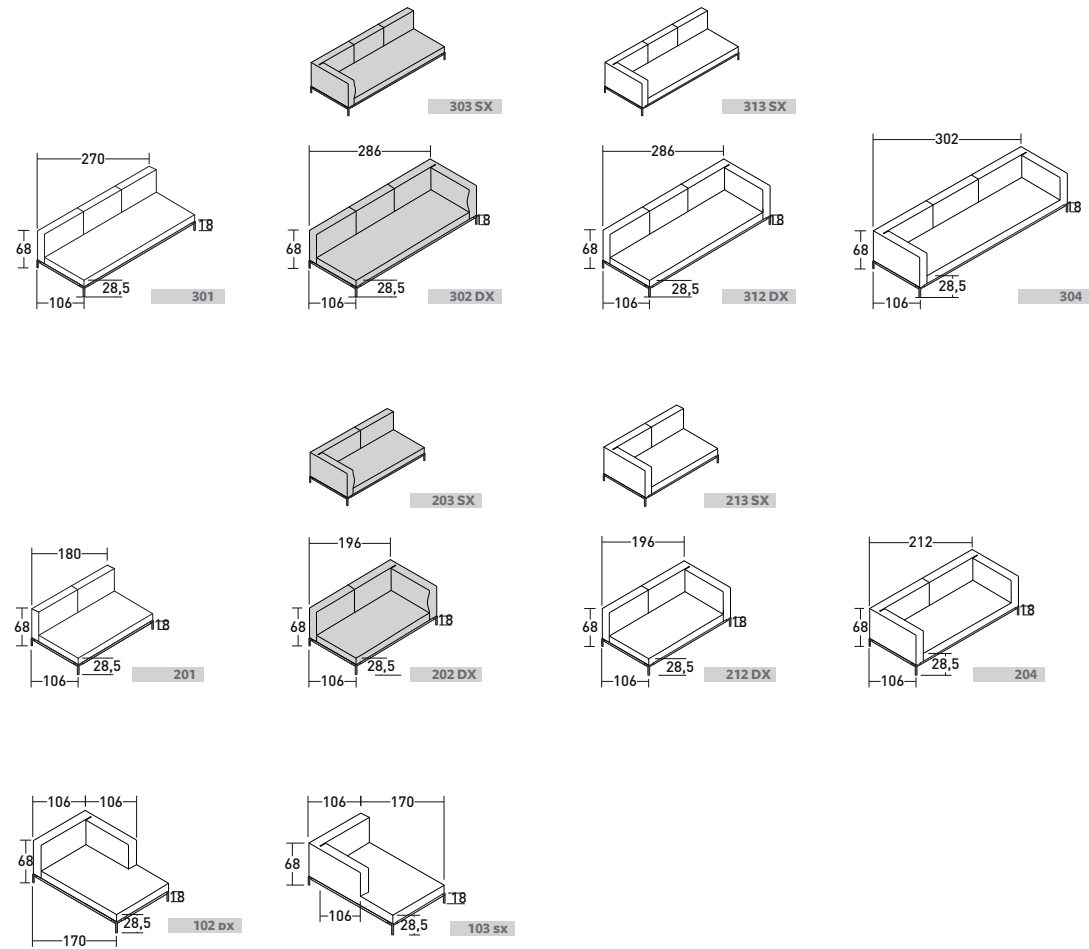

STRUCTURE UNIT