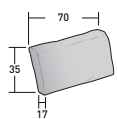

BACK CUSHION