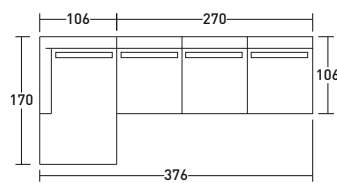

GLOSSY BLACK NICKEL FEET

- 1 PIECE - **DDIL 103** CHAISE LONGUE UNIT LEFT
- 1 PIECE - **DDIM 103** SEAT CUSHION CHAISE LONGUE
- 1 PIECE - **DDIB 301** THREE-SEATER UNIT WITHOUT ARMRESTS
- 3 PIECES - **DDIA 090** SEAT CUSHION
- 4 PIECES - **DDIS 070** BACK CUSHION

MATT BURNISHED FEET

- 1 PIECE - **DDJL 103** CHAISE LONGUE UNIT LEFT
- 1 PIECE - **DDIM 103** SEAT CUSHION CHAISE LONGUE
- 1 PIECE - **DDJB 301** THREE-SEATER UNIT WITHOUT ARMRESTS
- 3 PIECES - **DDIA 090** SEAT CUSHION
- 4 PIECES - **DDIS 070** BACK CUSHION