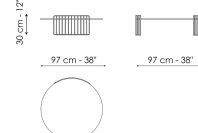

Data sheet

Harpe Ø40 x H43

Width: 40cm

Depth: 40cm

Height: 43cm

Harpe Ø40 x H50

Width: 40cm

Depth: 40cm

Height: 50cm

Harpe Ø50 x H43

Width: 50cm

Depth: 50cm

Height: 43cm

Harpe Ø50 x H50

Width: 50cm

Depth: 50cm

Height: 50cm

Harpe Ø97 x H30

Width: 97cm

Depth: 97cm

Height: 30cm

Harpe Ø97 x H37

Width: 97cm

Depth: 97cm

Height: 37cm

Harpe Ø117 x H30

Width: 117cm

Depth: 117cm

Height: 30cm

Top

Opaque Glass

Glass