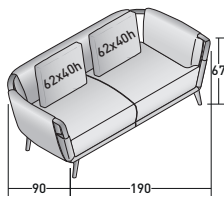

2 SEATER SOFA