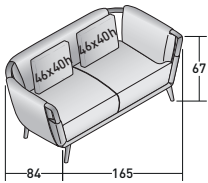

GAUDÍ SOFA - OUTDOOR
design Matteo Nunziati 2021

OUTER SIZES - SIZE IN CM.

**TWO-SEATER
LOUNGE SOFA**