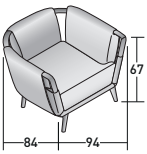

GAUDÍ ARMCHAIR - OUTDOOR
design Matteo Nunziati 2021

OUTER SIZES - SIZE IN CM.

003