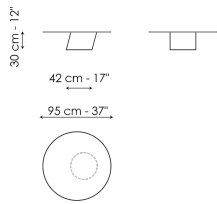

**Data sheet**

**Pisa Ø60 - version with top**  
 Width: 60cm  
 Depth: 60cm  
 Height: 46cm

**Pisa Ø95 - version with top**  
 Width: 95cm  
 Depth: 95cm  
 Height: 30cm

**Pisa Ø115 - version with top**  
 Width: 115cm  
 Depth: 115cm  
 Height: 30cm

**Pisa high - monolith version**  
 Width: 30cm  
 Depth: 43cm  
 Height: 45cm

**Pisa medium - monolith version**  
 Width: 60cm  
 Depth: 72cm  
 Height: 38cm

**Pisa low - monolith version**  
 Width: 42cm  
 Depth: 52cm  
 Height: 29cm