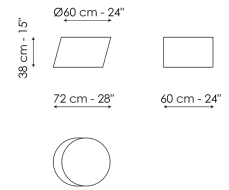

**Data sheet**

**Pisa Ø60 - version with top**  
 Width: 60cm  
 Depth: 60cm  
 Height: 46cm

**Pisa Ø95 - version with top**  
 Width: 95cm  
 Depth: 95cm  
 Height: 30cm

**Pisa Ø115 - version with top**  
 Width: 115cm  
 Depth: 115cm  
 Height: 30cm

**Pisa high - monolith version**  
 Width: 30cm  
 Depth: 43cm  
 Height: 45cm

**Pisa medium - monolith version**  
 Width: 60cm  
 Depth: 72cm  
 Height: 38cm

**Pisa low - monolith version**  
 Width: 42cm  
 Depth: 52cm  
 Height: 29cm