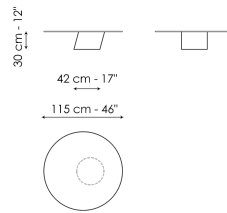

**Data sheet**

**Pisa Ø60 - version with top**  
 Width: 60cm  
 Depth: 60cm  
 Height: 46cm

**Pisa Ø95 - version with top**  
 Width: 95cm  
 Depth: 95cm  
 Height: 30cm

**Pisa Ø115 - version with top**  
 Width: 115cm  
 Depth: 115cm  
 Height: 30cm

**Pisa high - monolith version**  
 Width: 30cm  
 Depth: 43cm  
 Height: 45cm

**Pisa medium - monolith version**  
 Width: 60cm  
 Depth: 72cm  
 Height: 38cm

**Pisa low - monolith version**  
 Width: 42cm  
 Depth: 52cm  
 Height: 29cm