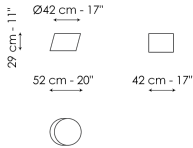

**Data sheet**

**Pisa Ø60 - version with top**  
 Width: 60cm  
 Depth: 60cm  
 Height: 46cm

**Pisa Ø95 - version with top**  
 Width: 95cm  
 Depth: 95cm  
 Height: 30cm

**Pisa Ø115 - version with top**  
 Width: 115cm  
 Depth: 115cm  
 Height: 30cm

**Pisa high - monolith version**  
 Width: 30cm  
 Depth: 43cm  
 Height: 45cm

**Pisa medium - monolith version**  
 Width: 60cm  
 Depth: 72cm  
 Height: 38cm

**Pisa low - monolith version**  
 Width: 42cm  
 Depth: 52cm  
 Height: 29cm