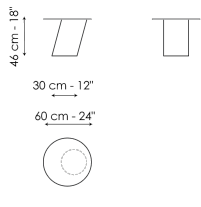

**Data sheet**

**Pisa Ø60 - version with top**  
 Width: 60cm  
 Depth: 60cm  
 Height: 46cm

**Pisa Ø95 - version with top**  
 Width: 95cm  
 Depth: 95cm  
 Height: 30cm

**Pisa Ø115 - version with top**  
 Width: 115cm  
 Depth: 115cm  
 Height: 30cm

**Pisa high - monolith version**  
 Width: 30cm  
 Depth: 43cm  
 Height: 45cm

**Pisa medium - monolith version**  
 Width: 60cm  
 Depth: 72cm  
 Height: 38cm

**Pisa low - monolith version**  
 Width: 42cm  
 Depth: 52cm  
 Height: 29cm