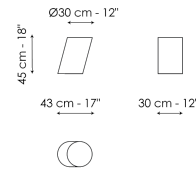

**Data sheet**

**Pisa Ø60 - version with top**  
 Width: 60cm  
 Depth: 60cm  
 Height: 46cm

**Pisa Ø95 - version with top**  
 Width: 95cm  
 Depth: 95cm  
 Height: 30cm

**Pisa Ø115 - version with top**  
 Width: 115cm  
 Depth: 115cm  
 Height: 30cm

**Pisa high - monolith version**  
 Width: 30cm  
 Depth: 43cm  
 Height: 45cm

**Pisa medium - monolith version**  
 Width: 60cm  
 Depth: 72cm  
 Height: 38cm

**Pisa low - monolith version**  
 Width: 42cm  
 Depth: 52cm  
 Height: 29cm